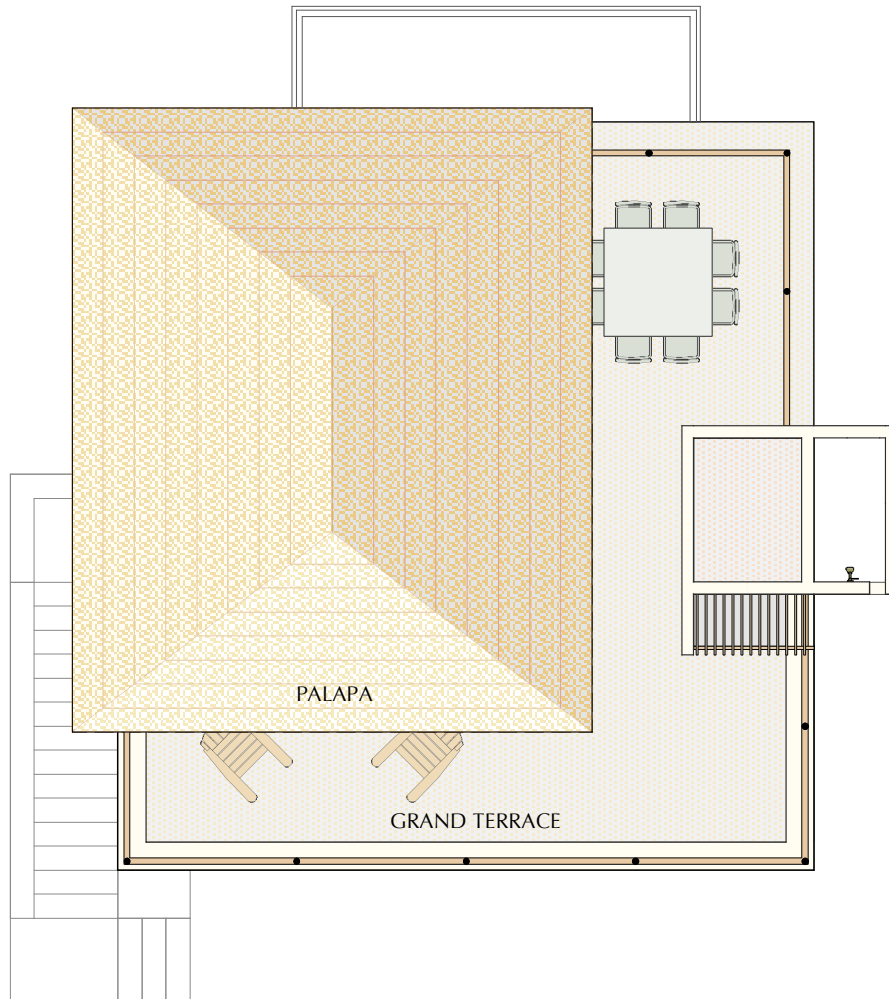

LAGOON VILLA
TWO BEDROOMS
GRAND TERRACE & PALAPA

FLOOR ROOF PLAN

THIS FLOOR PLAN CORRESPOND
TO THE FOLLOWING CONDOS:
36 xxxx.
38 xxxx.
1,997 Sq. ft. of Area (including terraces
and balconies).

Las Terrazas