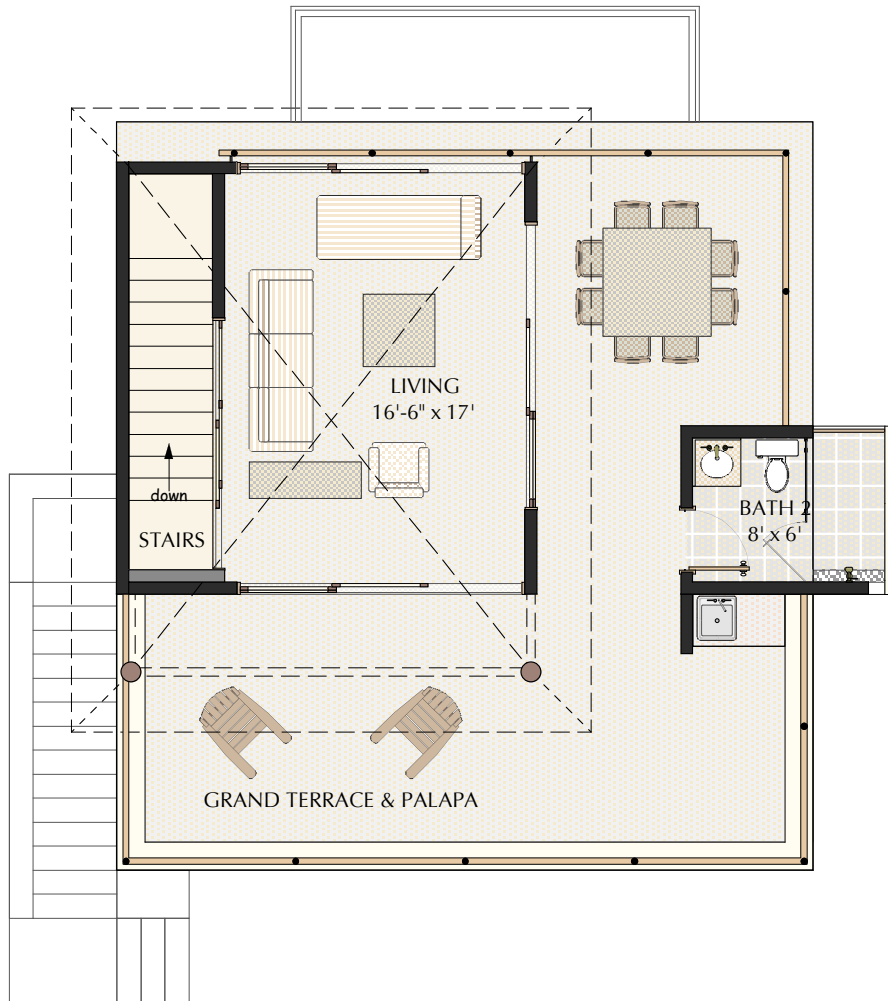

LAGOON VILLA
TWO BEDROOMS
GRAND TERRACE & PALAPA

FLOOR PLAN LEVEL 3

THIS FLOOR PLAN CORRESPOND
TO THE FOLLOWING CONDOS:
36 LAGOON PALAPA SOUTH.
38 LAGOON PALAPA NORTH.
1,997 Sq. ft. of Area (including terraces
and balconies).