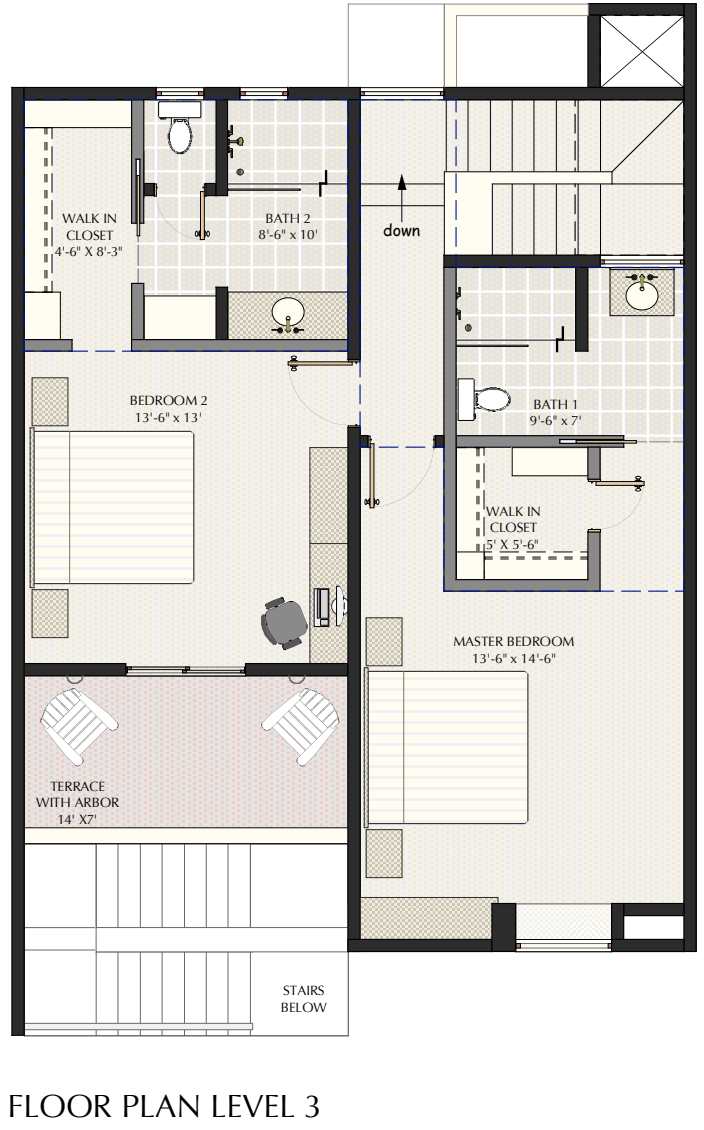

GARDEN HOUSE BRISA TWO BEDROOMS & TERRACES

THESE FLOOR PLANS CORRESPOND TO THE FOLLOWING CONDOS:
 20 Garden House Brisa South.
 21 Garden House Brisa South.
 31 Garden House Brisa North.
 32 Garden House Brisa North.
 1,922 Sq. ft. of Area (including terraces and balconies).